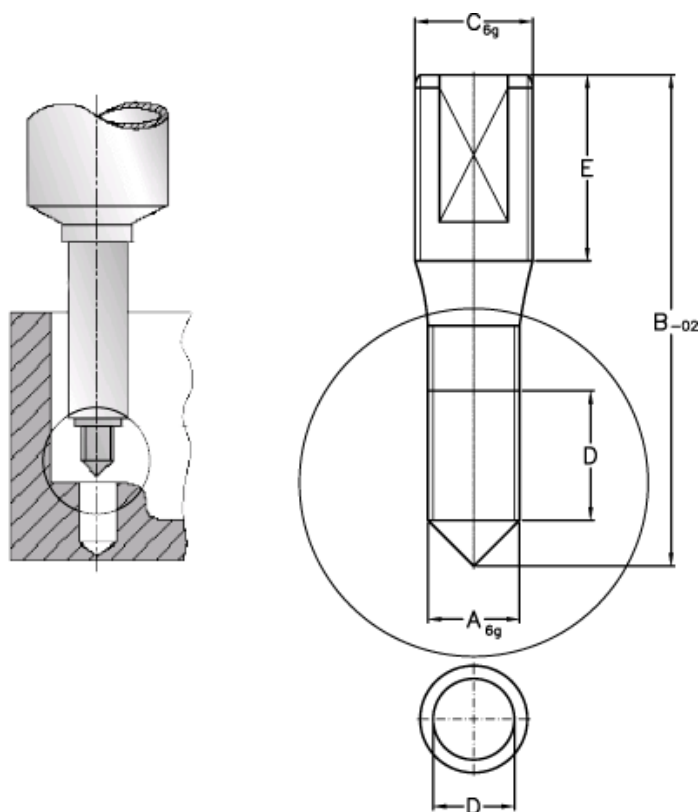

Data Sheet

Article number: 12621000030700

Description: Threaded pin 621 000 030.700
For M3

Measures

A = M3
B = 69.5
C = M4
D = 8.4
E = 13